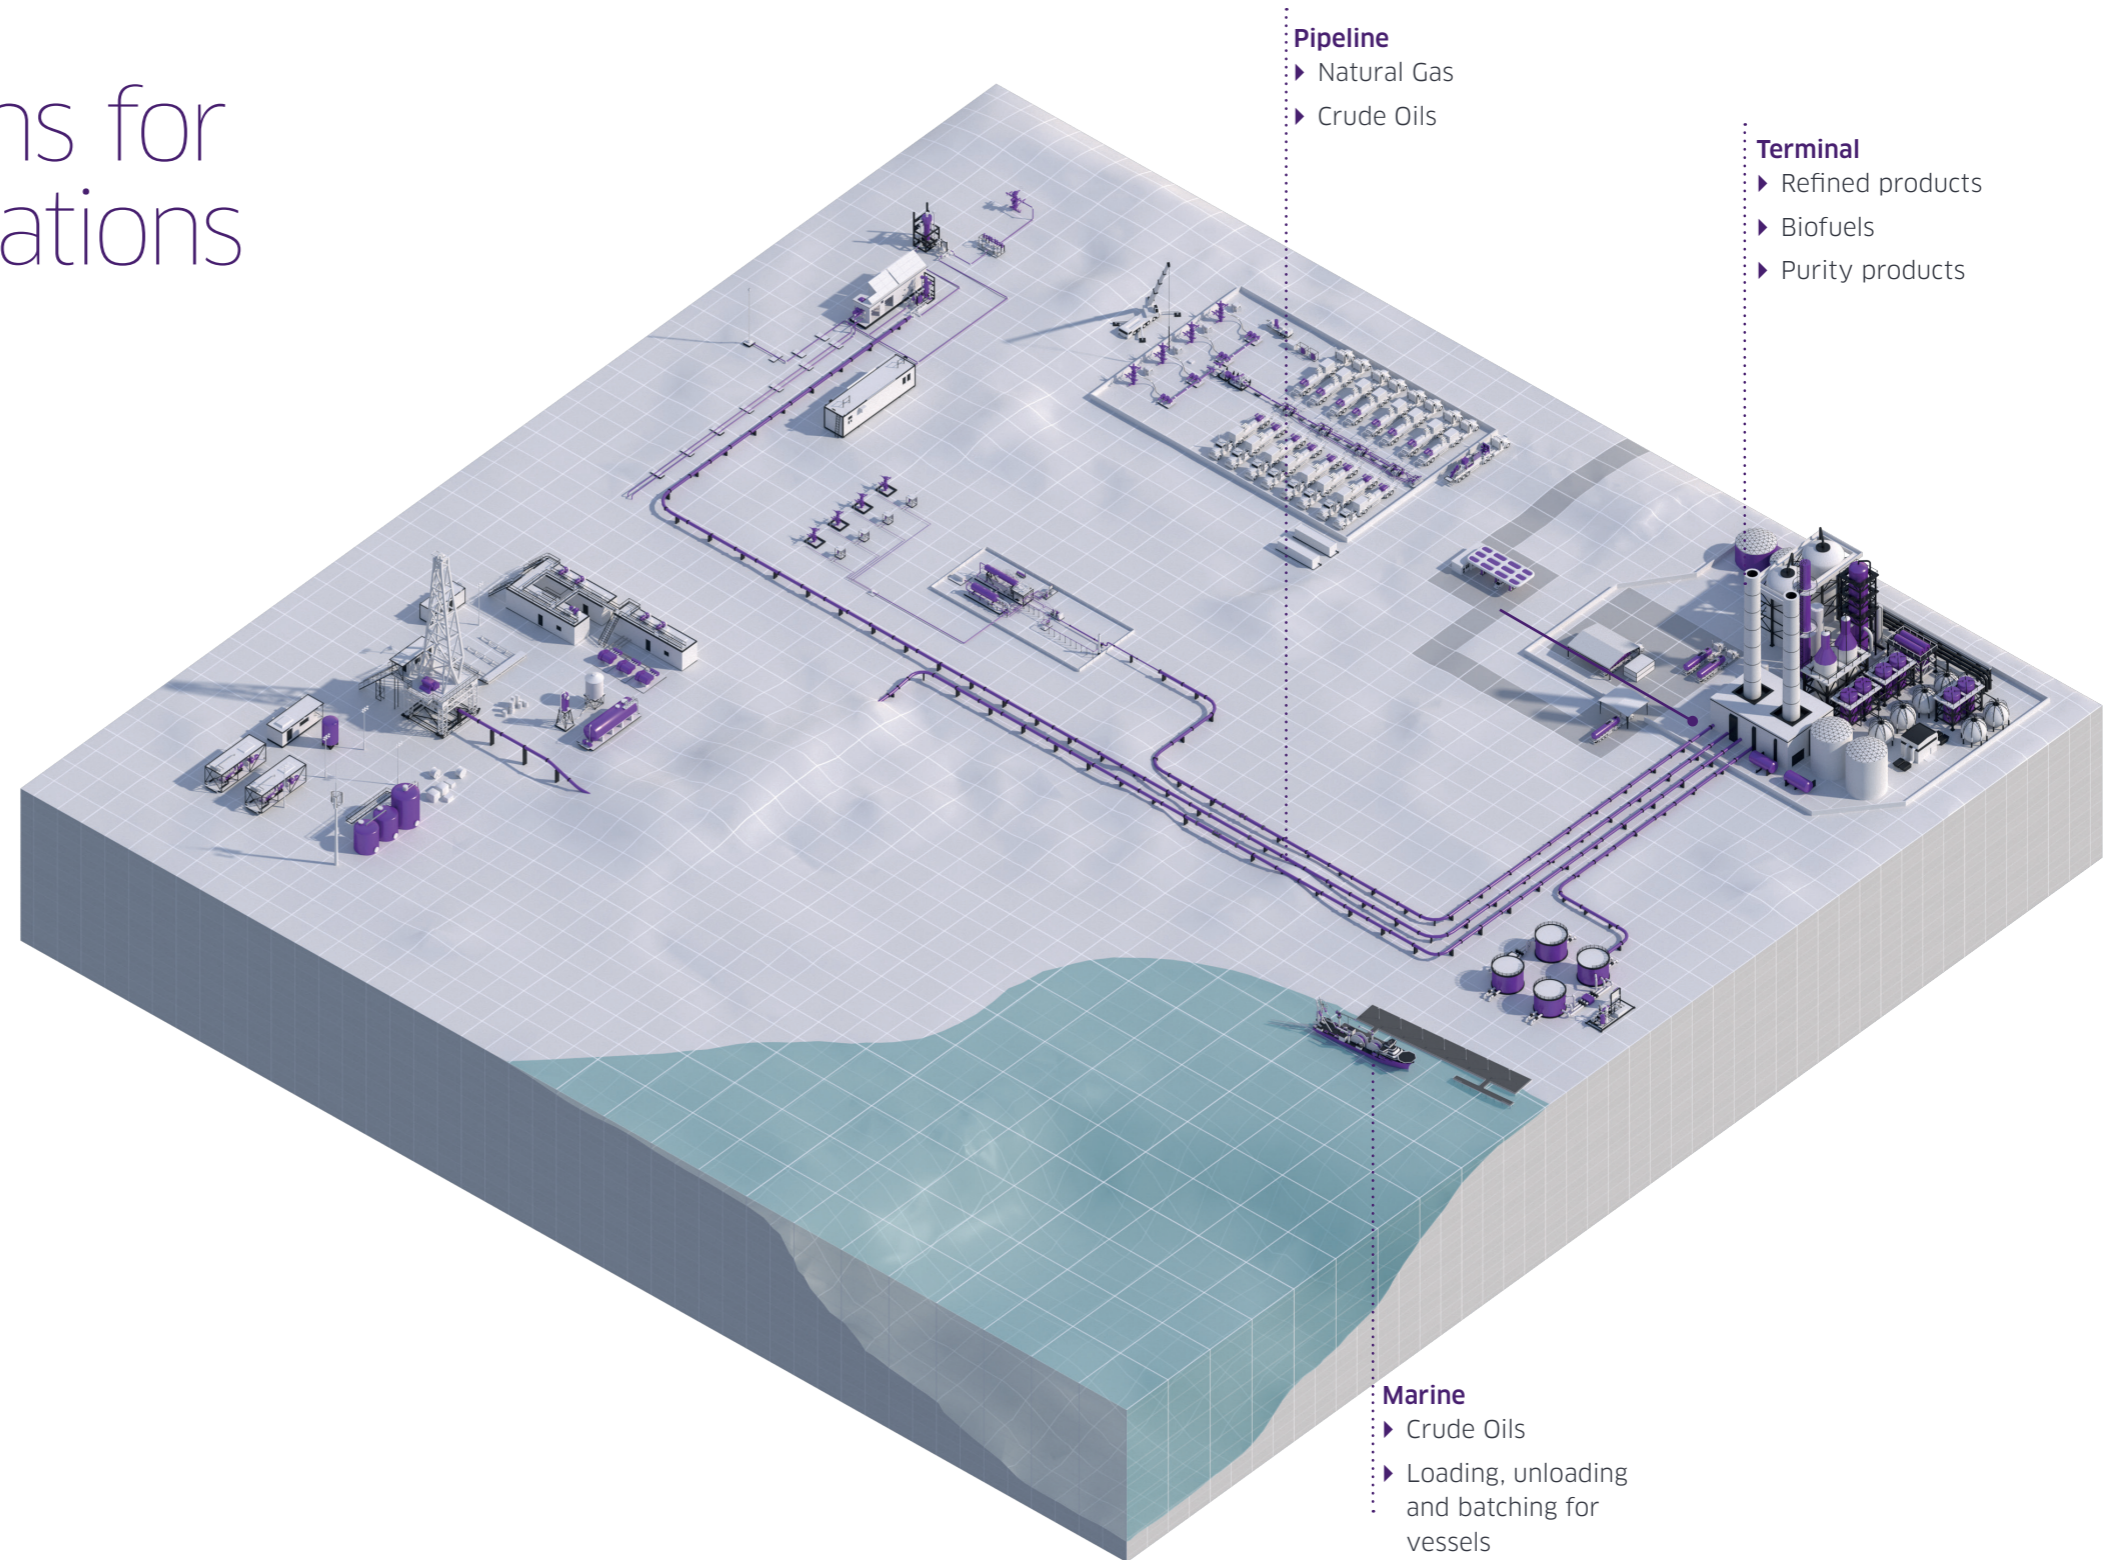

Marine

Accurately track the movement of energy product from the vessel to the next stage in its journey for increased data visibility and efficiency in the supply chain

Pipeline

Improve the health and efficiency of your pipeline with traceable and accurate measurement data. FuelFACS optimizes the transportation of your products for faster and safer delivery

Terminal

By streamlining terminal operations you can improve throughput and increase premises and data security at all your facilities.

Use the right solution to automate your facilities

Manage and optimize all your facilities from one single integrated interface.