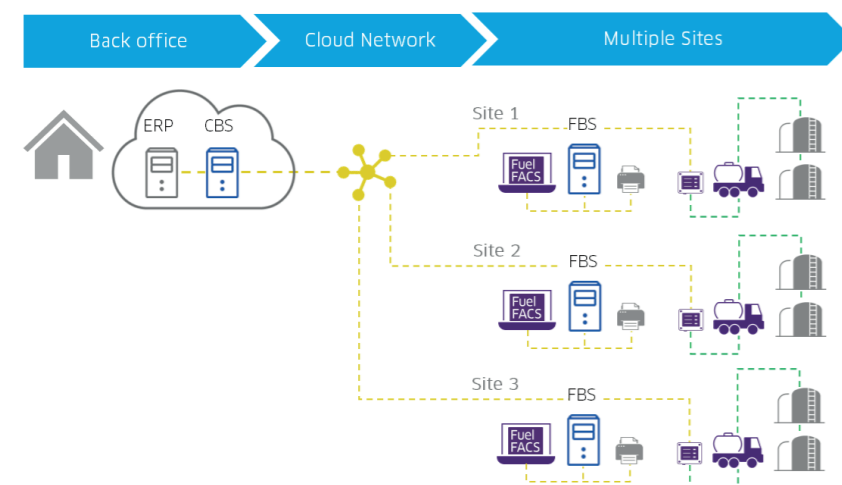

Use the right solution to automate your facilities

Manage and optimize all your facilities from one single integrated interface.

FuelFACS OnPrem

Our field proven FuelFACS OnPrem combines facility business systems and central business systems to give you a clear understanding of your facility operations through a complete set of enterprise wide controls.

FuelFACS OnDemand

We have re-invented the proven functionality of our on-premises solution to create FuelFACS OnDemand. A unified solution, leveraging cloud-based

architecture that provides multi-terminal support, is secure and easy to access, improves scalability and performance while reducing initial investment and operational costs.

Global support/project management

- Real-time visibility and control of the enterprise
- Real-time reporting of product inventories
- Real-time acquisition, storage and distribution information
- Cost effective data exchange between the back office and all enterprise constituents

FuelFACS Architecture: FBS and CBS

End-to-end solutions across the value chain

- Promass meters
- Coriolis meters
- INVALCO turbine meters
- Electromagnetic meters
- Vortex meters
- MPM multiphase meters
- PADpro and well pad automation
- Quality measurement units

- Smith Meter PD meters
- MVTM and Sentry turbine meters
- Ultrasonic meters
- ISO 17025 Flow Research and Test Center
- Promass meters
- Coriolis meters
- INVALCO BS&W
- LACT Units
- Metering and Proving Systems

- Sentry conventional meters
- Promass X Coriolis meters
- Flow computers
- Truck and railcar loading skids
- Load rack loading skids
- Supervisory and DCS packages

- AccuLoad and microload presets
- Prime4 meters
- Genesis meters
- 210 preset valves and strainers
- Biofuel blending skids
- Terminal automation systems

- Truck meter packages
- Sening Tank Truck
- Sening Multi Task
- Sening TruckEye

Technical Support

Contact information:
Field Service
Response Center 24/7
Technical Support/
Schedule a Technician:
1-844-798-3819